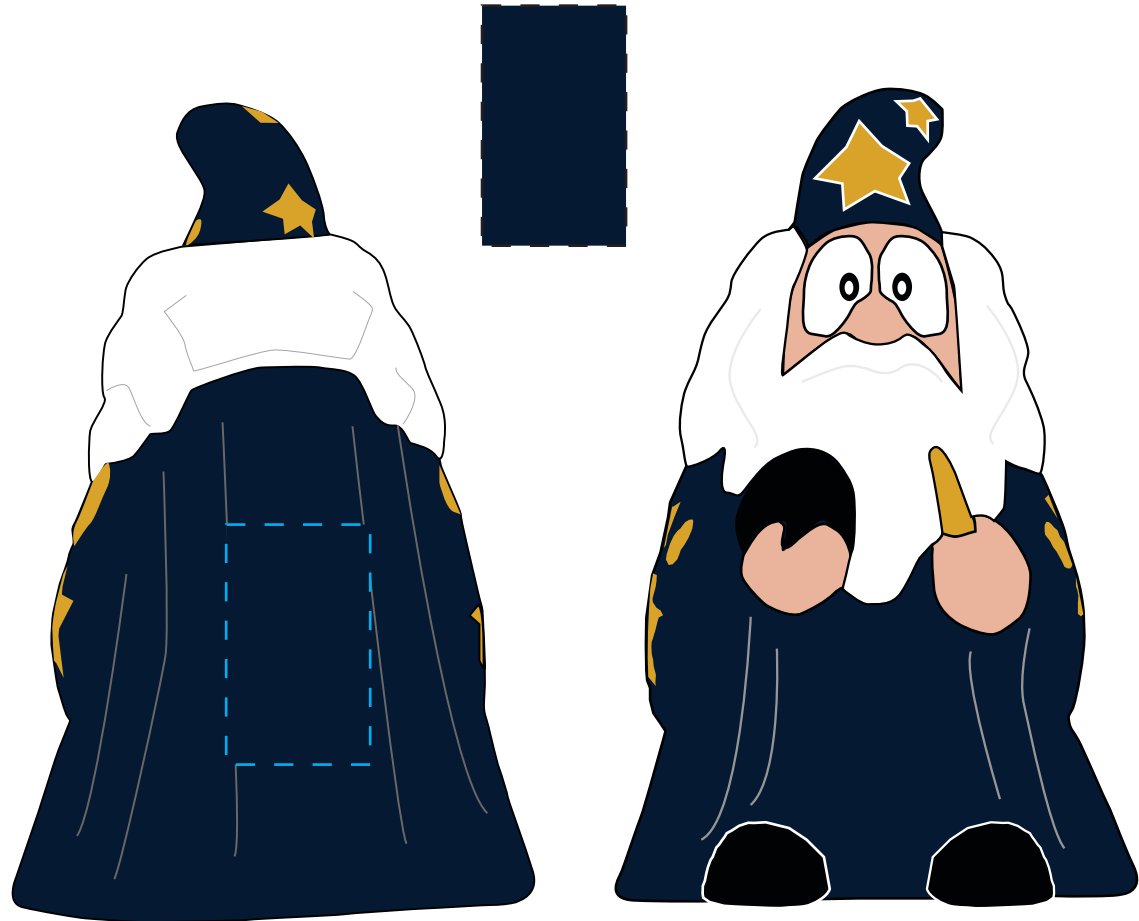

Wizard Stress Ball

Item: 2753 SKU: LFF-WZ01-ARL

ORDER NUMBER

123456-XXXXXX

Item Color • ____
Imprint Color • ____
Imprint Method • ____

Box Around Imprint
WON'T PRINT
Shows **Maximum**
Imprint Area

PLEASE NOTE THAT THIS PROOF
MAY NOT BE ACTUAL SIZE.
PLEASE REFERENCE ACTUAL
ITEM SIZE AS LISTED.