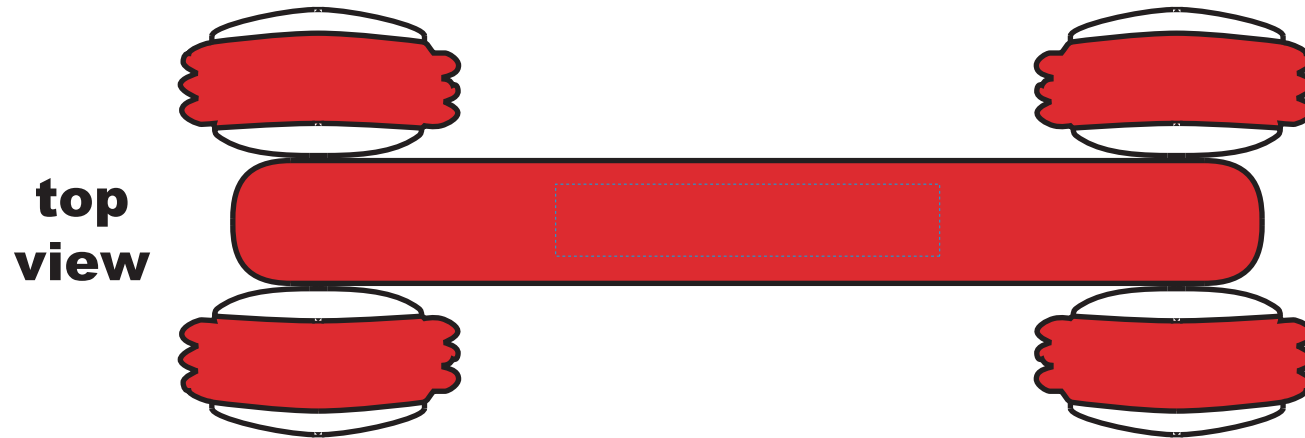

# Arched Back Massager - Red

Imprint Area  
2"W x .375"H

Box Around Imprint **WON'T PRINT**  
Shows **Maximum** Imprint Area

Most accurate  
when printed.

THIS SHOULD  
MEASURE  
ONE INCH

If anything is unclear in regards to how the imprint will appear on the requested product, please call. **We are not responsible for misinterpretations of this proof.**