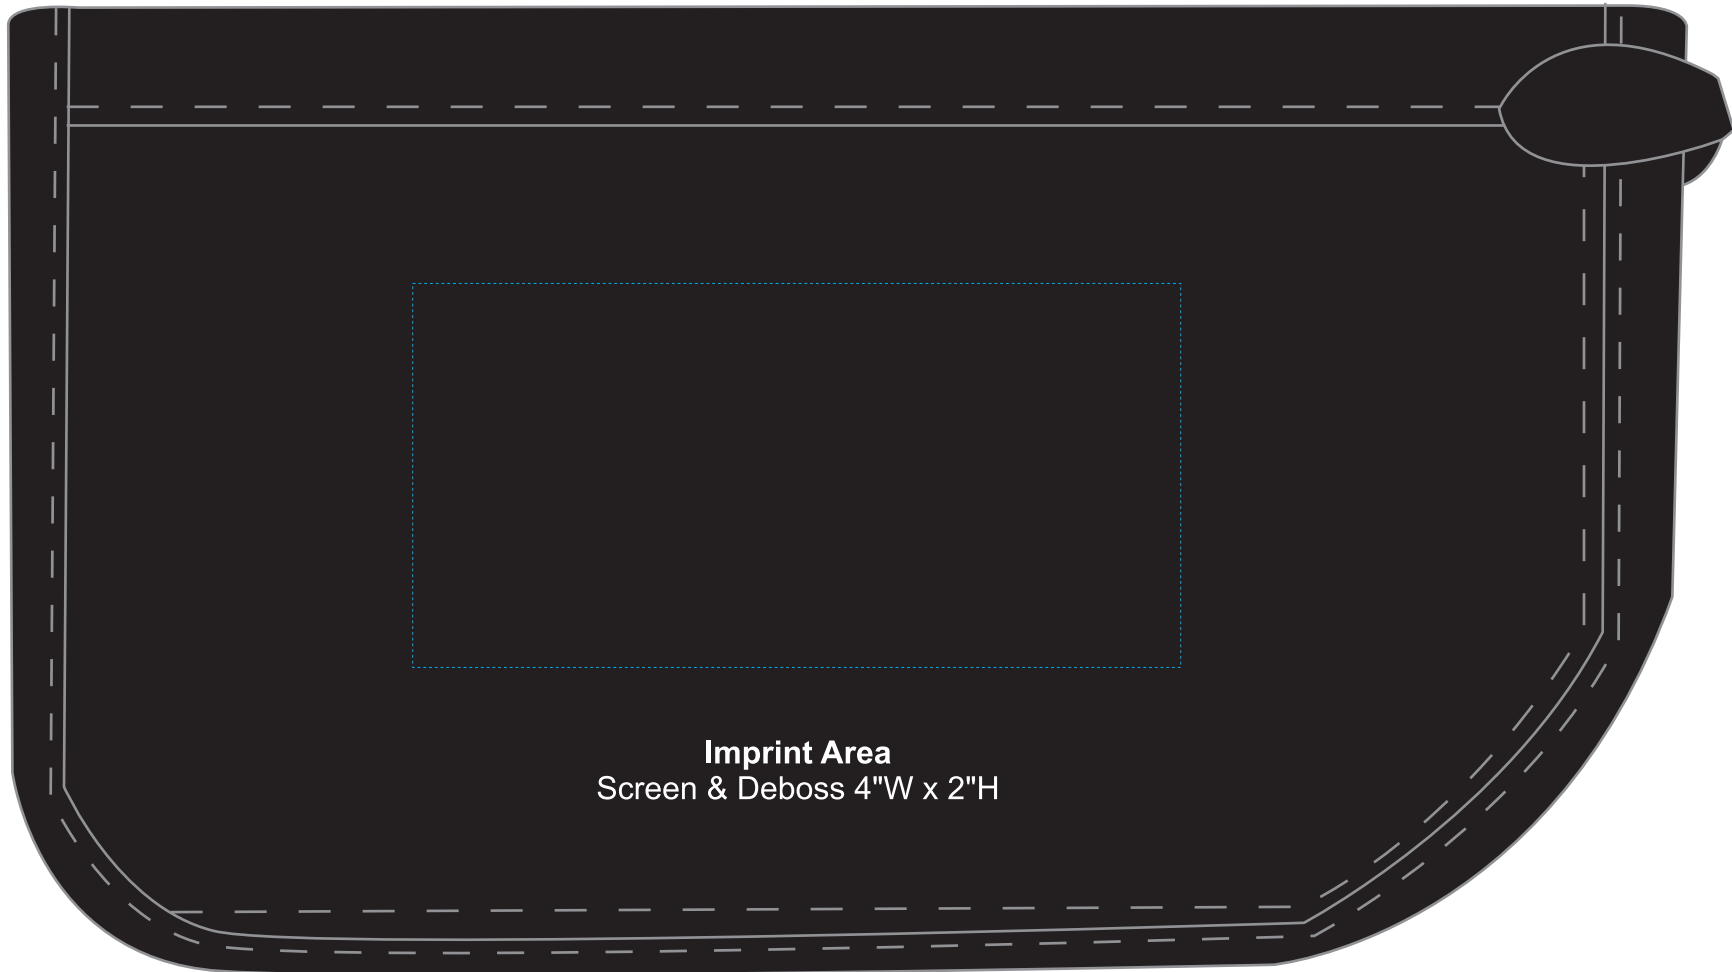

Auto Glove Compartment Organizer

Imprint Area
Screen & Deboss 4"W x 2"H

Box Around Imprint **WON'T PRINT**
Shows **Maximum** Imprint Area

Most accurate
when printed.

THIS SHOULD
MEASURE
ONE INCH

If anything is unclear in regards to how the imprint will appear on the requested product, please call. **We are not responsible for misinterpretations of this proof.**