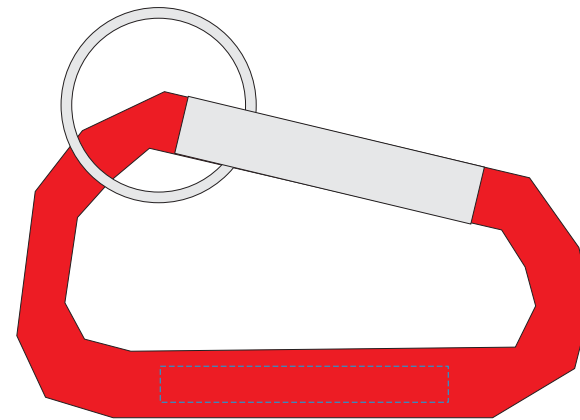

Carabiner With Split Ring

Item: 2079 SKU: 2800-TLN

ORDER NUMBER

123456-XXXXXX

Item Color • ____
Imprint Color • ____
Imprint Method • ____

Imprint Area

Screened: 1 1/2" W x 3/16" H

Laser Engraved: 1 1/2" W x 3/16" H

Box Around Imprint
WON'T PRINT
Shows **Maximum**
Imprint Area

PLEASE NOTE THAT THIS PROOF
MAY NOT BE ACTUAL SIZE.
PLEASE REFERENCE ACTUAL
ITEM SIZE AS LISTED.