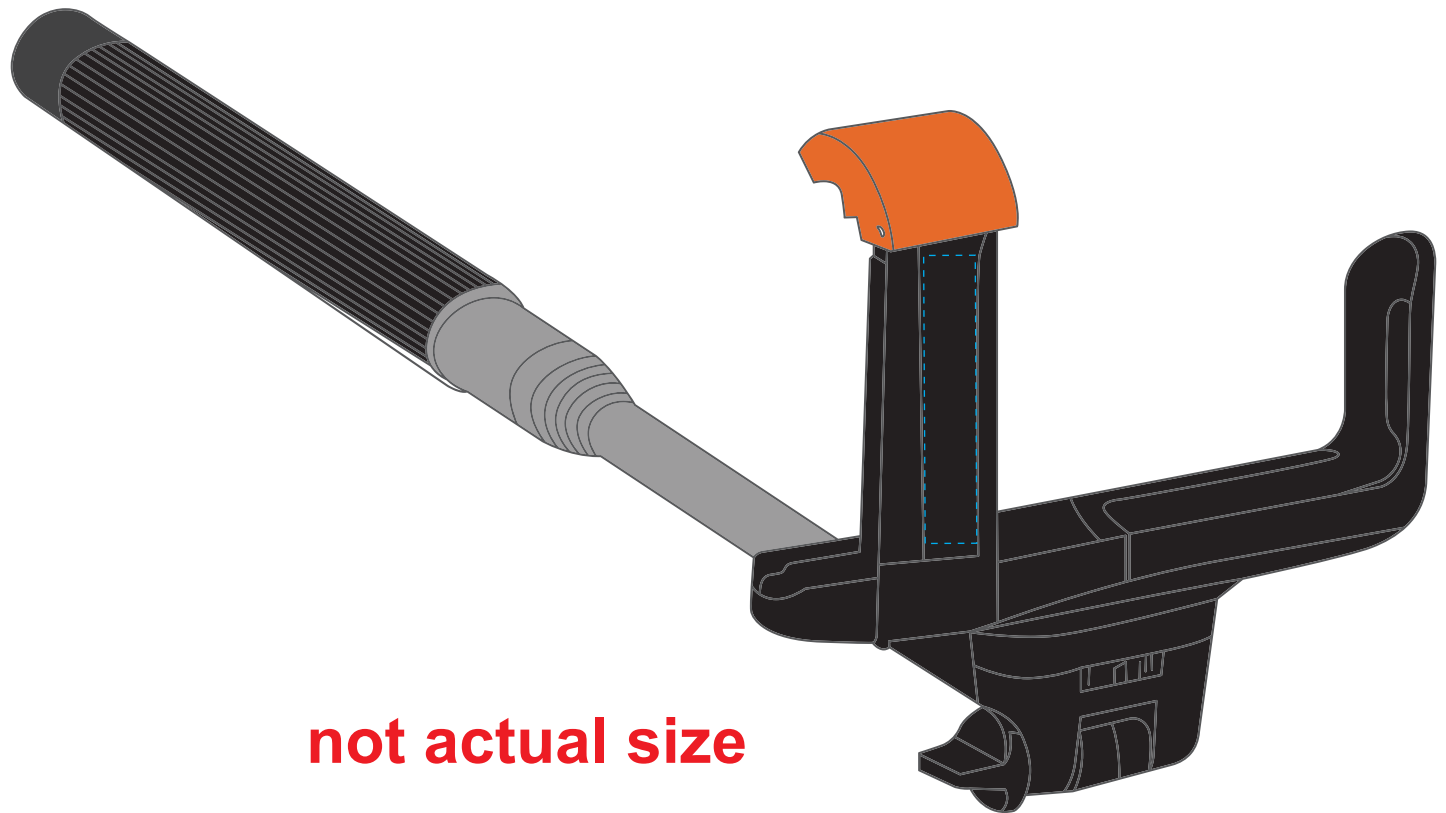

Hollywood Selfie Pole

Item: 33330 SKU: UQ4108-SWE

ORDER NUMBER

123456-XXXXXX

Item Color • ____
Imprint Color • ____
Imprint Method • ____

Imprint Area :
1/4" h x 1-1/2" w

Box Around Imprint
WON'T PRINT
Shows **Maximum**
Imprint Area

not actual size

PLEASE NOTE THAT THIS PROOF
MAY NOT BE ACTUAL SIZE.
PLEASE REFERENCE ACTUAL
ITEM SIZE AS LISTED.