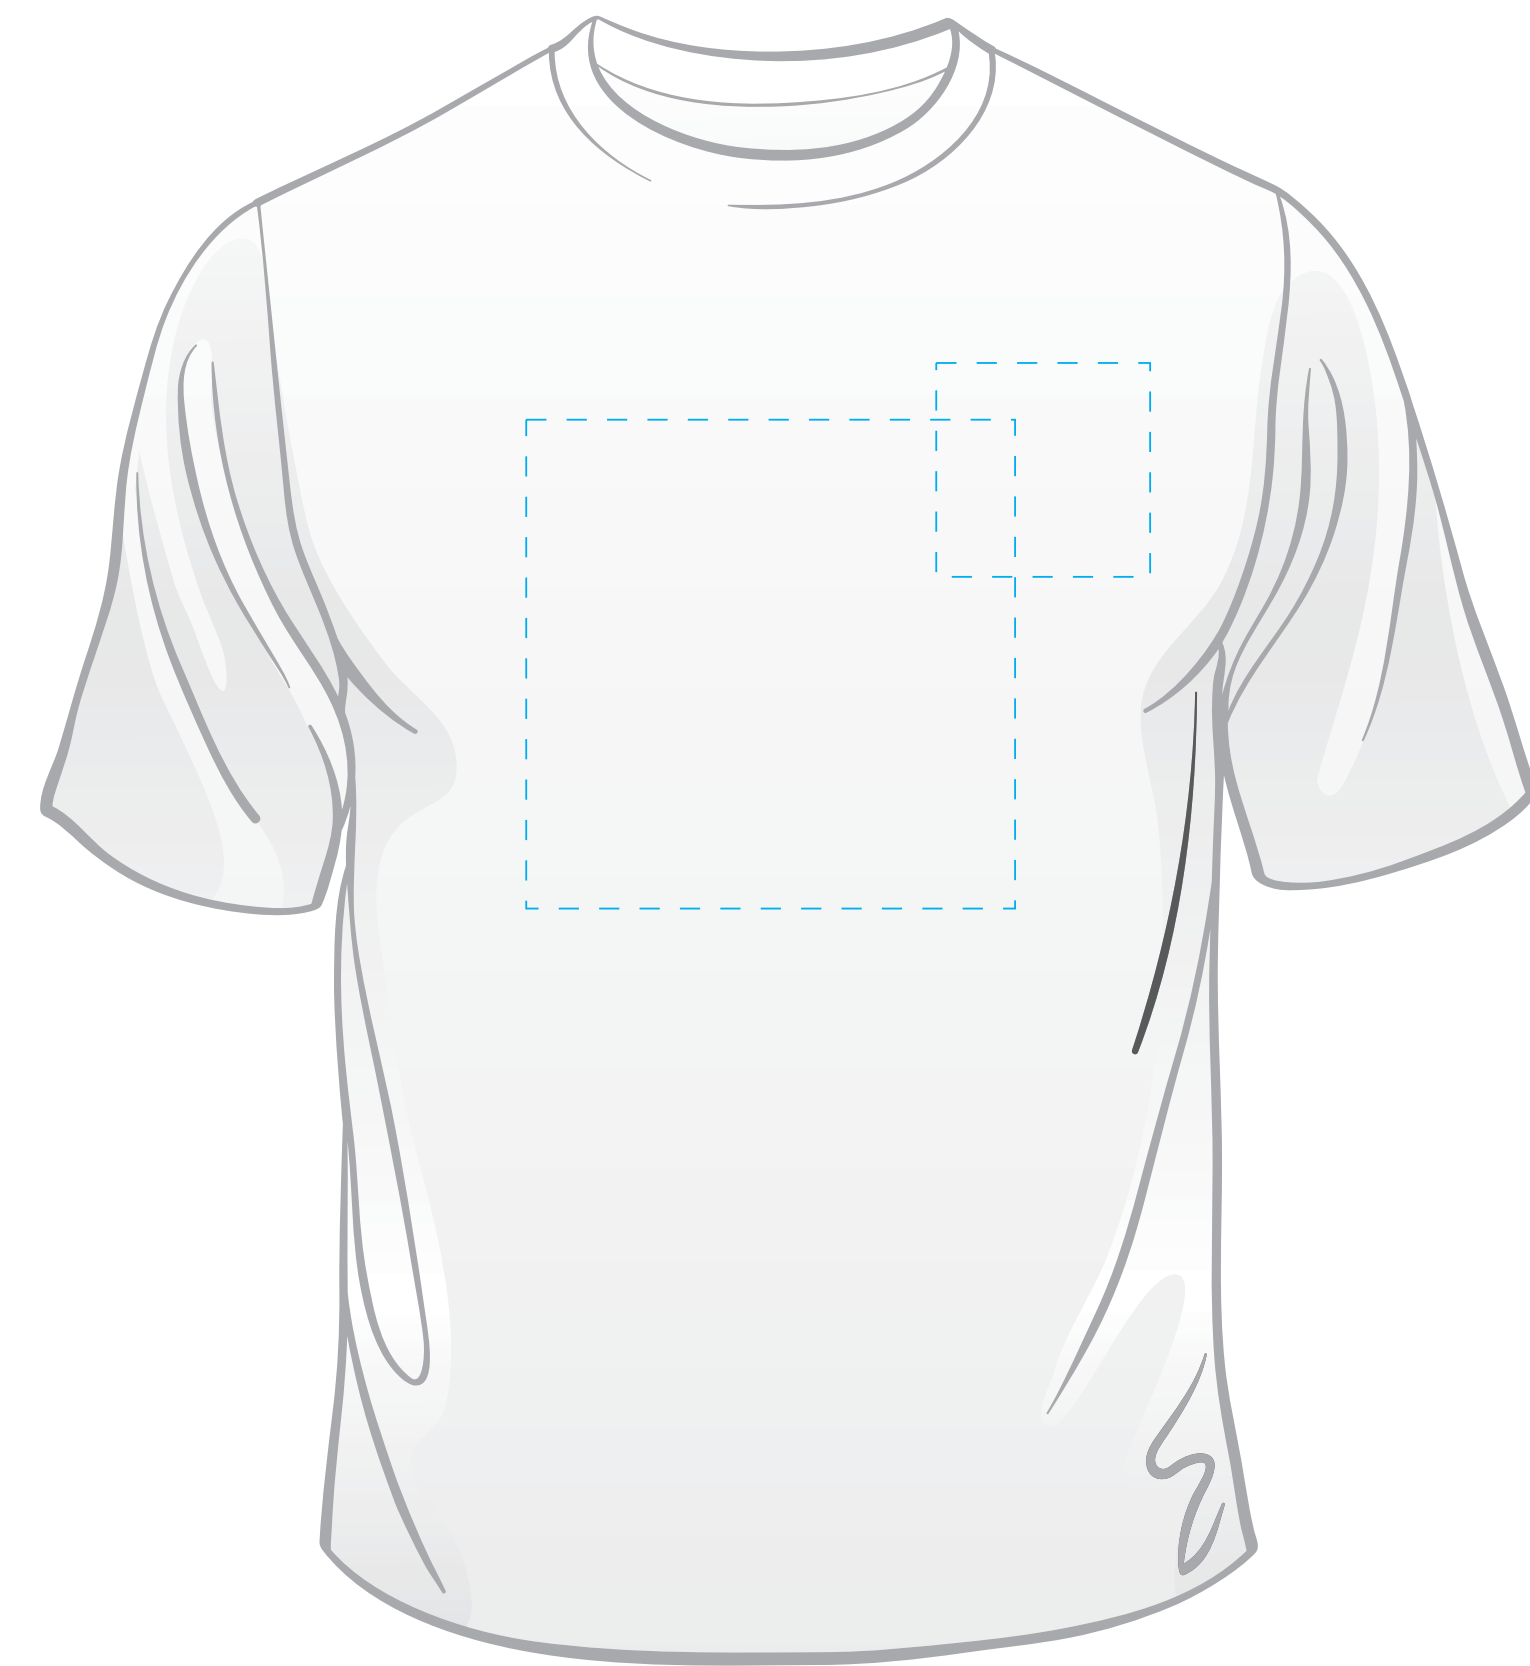

Gildan DryBlend 50 Cotton/50 Poly T-Shirt - White

Item: 36180 SKU: 8000-WN-SMR

ORDER NUMBER

123456-XXXXXX

Item Color • _____
Imprint Color • _____
Imprint Method • _____

Box Around Imprint
WON'T PRINT
Shows **Maximum**
Imprint Area

Imprint Area :
Front Left Chest 3.5"w X Proportionate
Front Center 10.0"w X Proportionate
Back Center 12.0"w X Proportionate

**PLEASE NOTE THAT THIS PROOF
MAY NOT BE ACTUAL SIZE.
PLEASE REFERENCE ACTUAL
ITEM SIZE AS LISTED.**