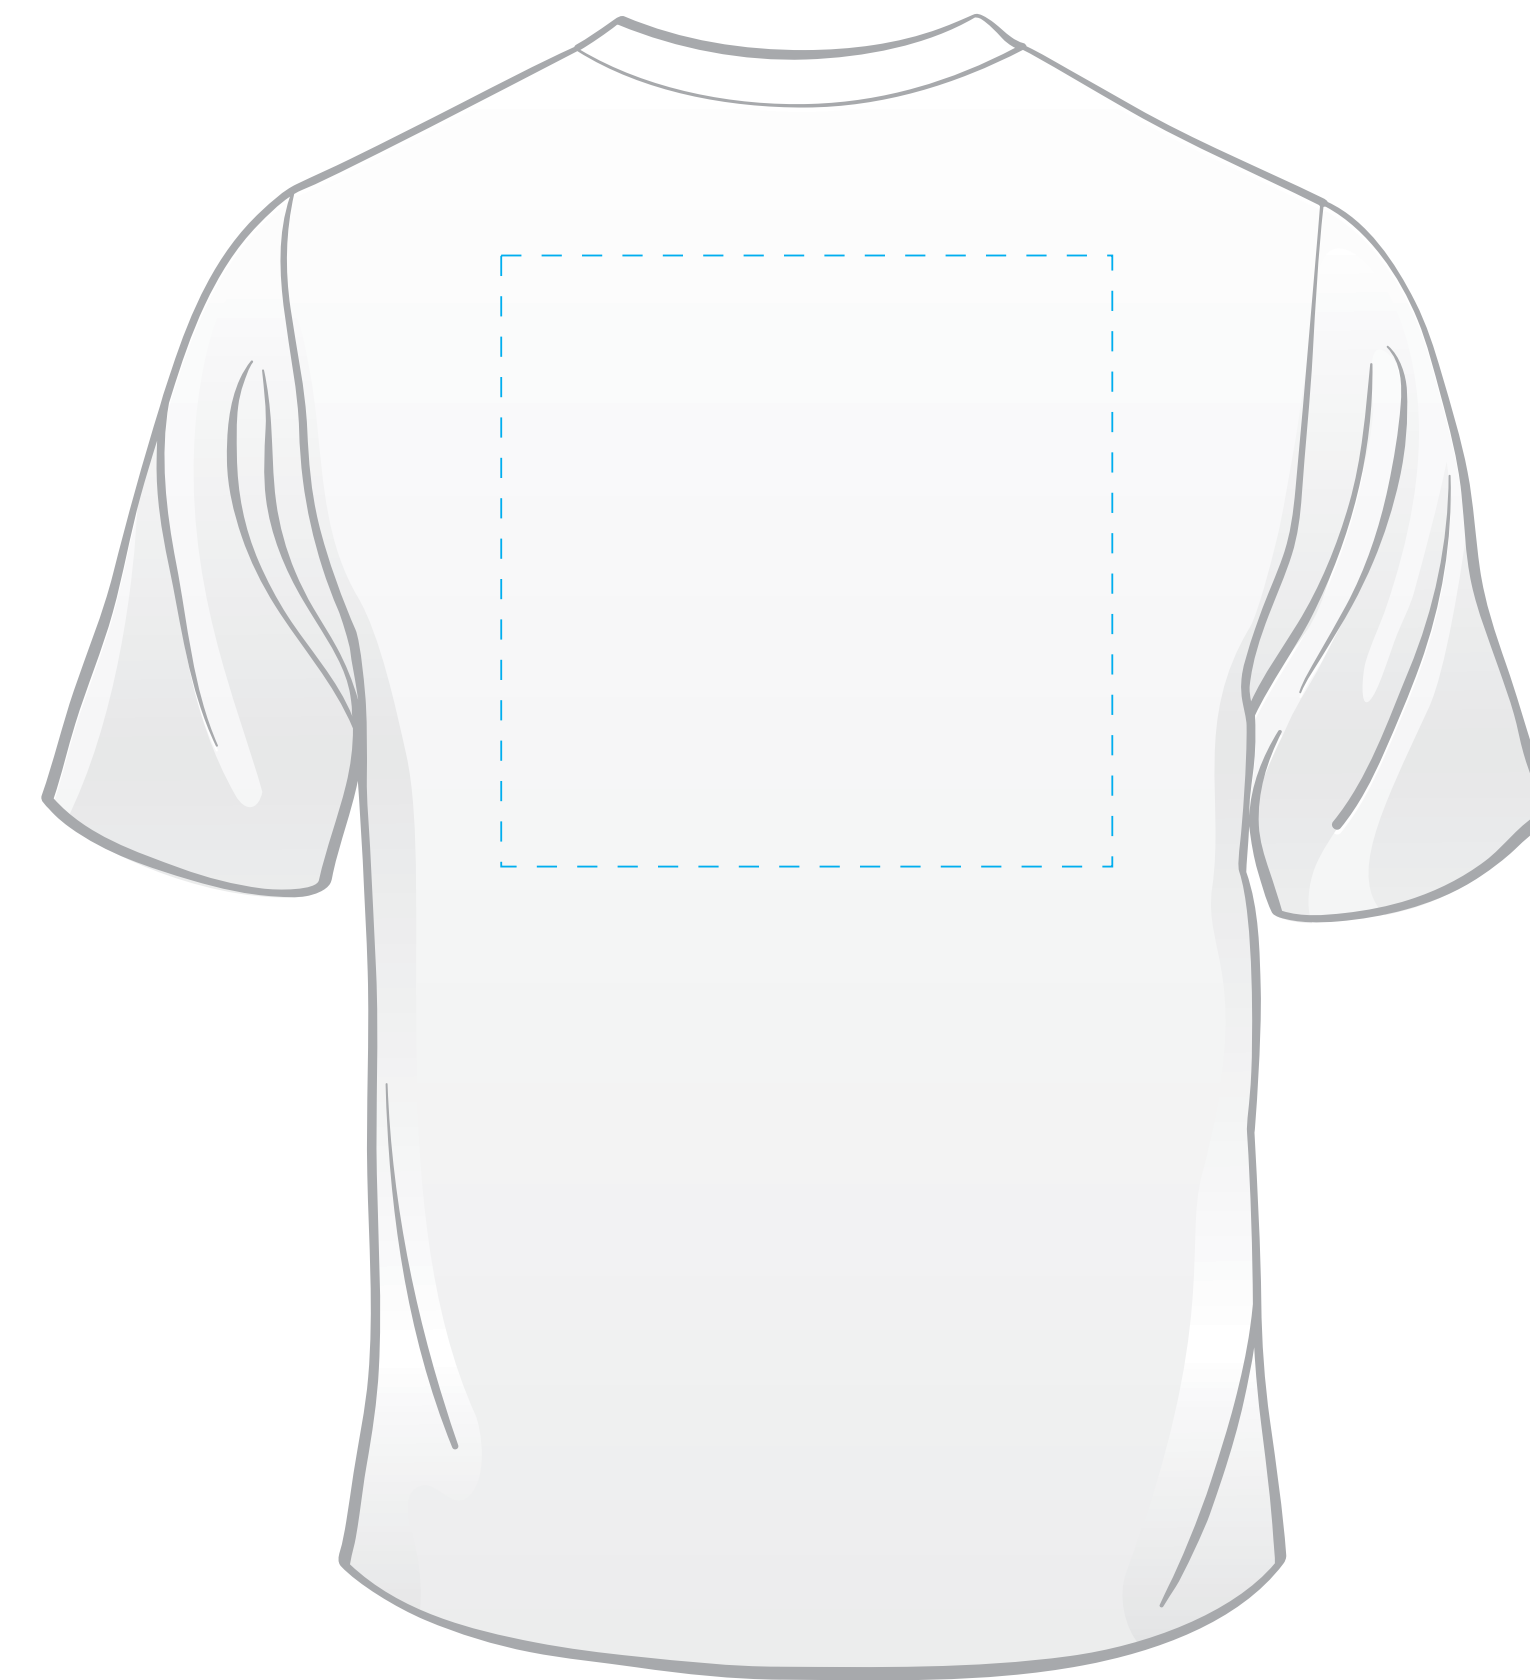

Gildan DryBlend 50 Cotton/50 Poly T-Shirt - White

Item: 36180 SKU: 8000-WN-SMR

ORDER NUMBER

123456-XXXXXX

Item Color • _____
Imprint Color • _____
Imprint Method • _____

Box Around Imprint
WON'T PRINT
Shows **Maximum**
Imprint Area

Imprint Area :
Front Left Chest 3.5"w X Proportionate
Front Center 10.0"w X Proportionate
Back Center 12.0"w X Proportionate

**PLEASE NOTE THAT THIS PROOF
MAY NOT BE ACTUAL SIZE.
PLEASE REFERENCE ACTUAL
ITEM SIZE AS LISTED.**