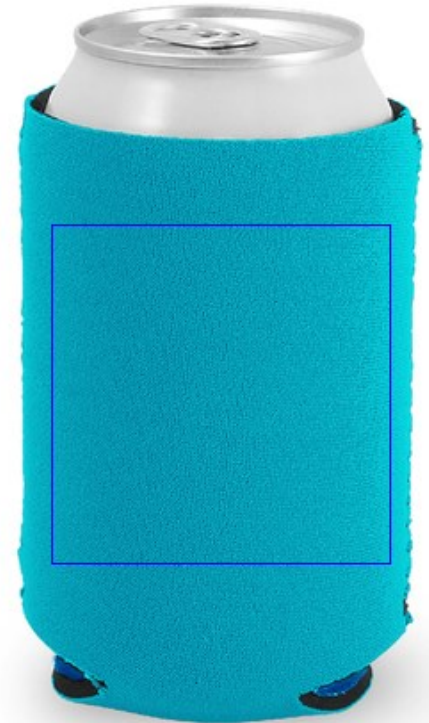

Aqua (PMS-2230) (Side 1)

Aqua (PMS-2230) (Bottom)

Aqua (PMS-2230) (Side 2)

**Imprint Area:**

3"H x 3"W Front or Back or 1-7/8" Diameter Bottom

\*Blue border will not print and represents approximate maximum imprint area.